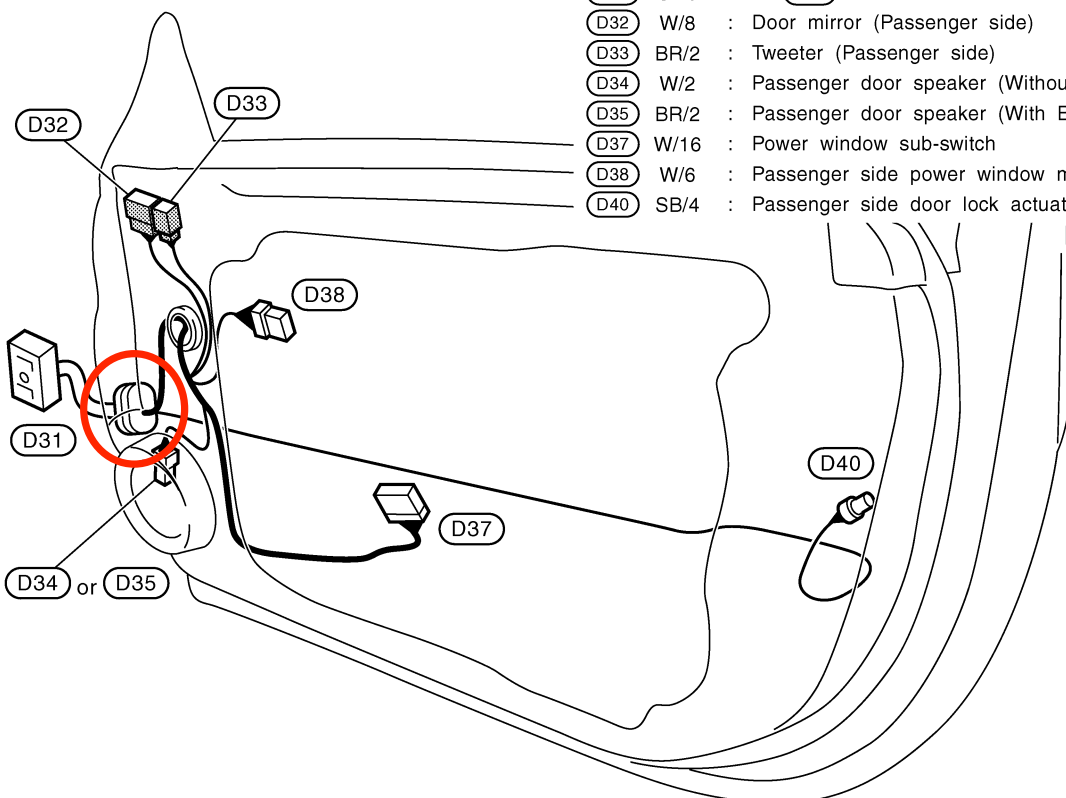

HARNESS

DOOR HARNESS

Driver Side Door

- (D1) SMJ : To (M11)
- (D2) W/8 : Door mirror (Driver side)
- (D3) BR/2 : Tweeter (Driver side)
- (D4) W/2 : Driver door speaker (Without BOSE system)
- (D5) BR/2 : Driver door speaker (With BOSE system)
- (D6) W/10 : Door mirror remote control switch
- (D7) W/16 : Power window main switch
- (D9) W/6 : Driver side power window motor
- (D11) SB/4 : Driver side door lock actuator
- (D12) BR/3 : Door key cylinder switch

TKIM0204E

Passenger Side Door

- (D31) SMJ : To (M74)
- (D32) W/8 : Door mirror (Passenger side)
- (D33) BR/2 : Tweeter (Passenger side)
- (D34) W/2 : Passenger door speaker (Without BOSE system)
- (D35) BR/2 : Passenger door speaker (With BOSE system)
- (D37) W/16 : Power window sub-switch
- (D38) W/6 : Passenger side power window motor
- (D40) SB/4 : Passenger side door lock actuator