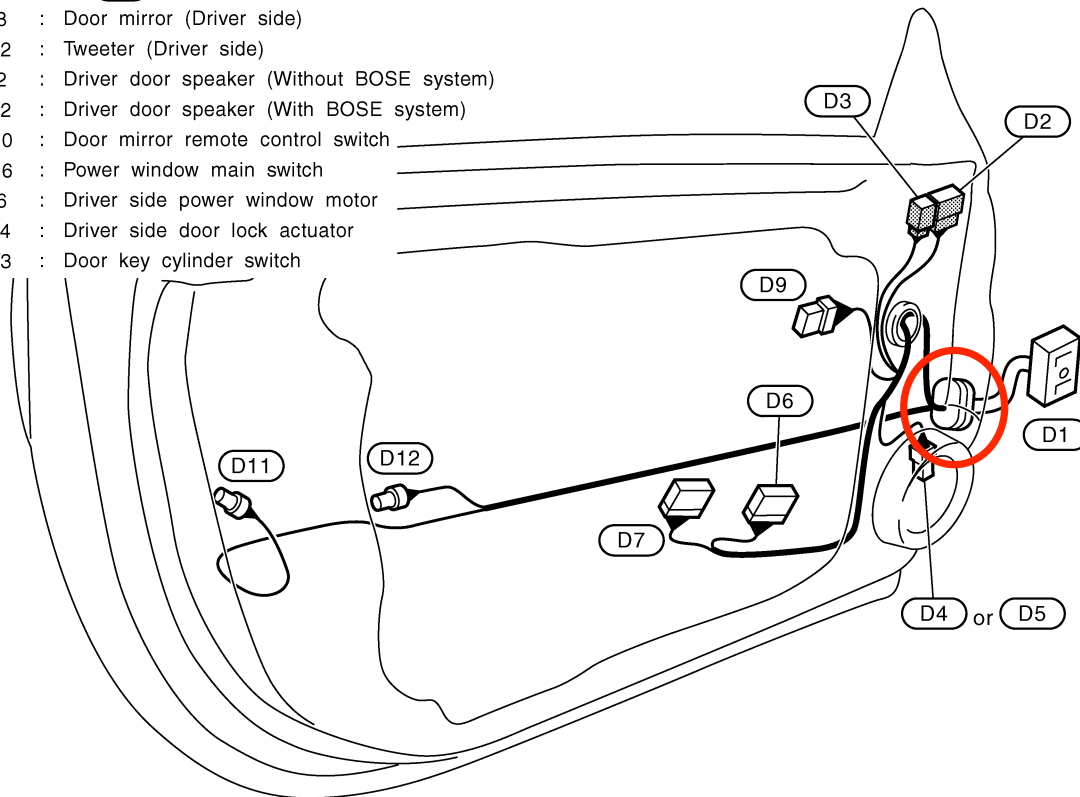

HARNESS

DOOR HARNESS

Driver Side Door

- (D1) SMJ : To (M11)
- (D2) W/8 : Door mirror (Driver side)
- (D3) BR/2 : Tweeter (Driver side)
- (D4) W/2 : Driver door speaker (Without BOSE system)
- (D5) BR/2 : Driver door speaker (With BOSE system)
- (D6) W/10 : Door mirror remote control switch
- (D7) W/16 : Power window main switch
- (D9) W/6 : Driver side power window motor
- (D11) SB/4 : Driver side door lock actuator
- (D12) BR/3 : Door key cylinder switch

TKIM0204E

Passenger Side Door

- (D31) SMJ : To (M74)
- (D32) W/8 : Door mirror (Passenger side)
- (D33) BR/2 : Tweeter (Passenger side)
- (D34) W/2 : Passenger door speaker (Without BOSE system)
- (D35) BR/2 : Passenger door speaker (With BOSE system)
- (D37) W/16 : Power window sub-switch
- (D38) W/6 : Passenger side power window motor
- (D40) SB/4 : Passenger side door lock actuator