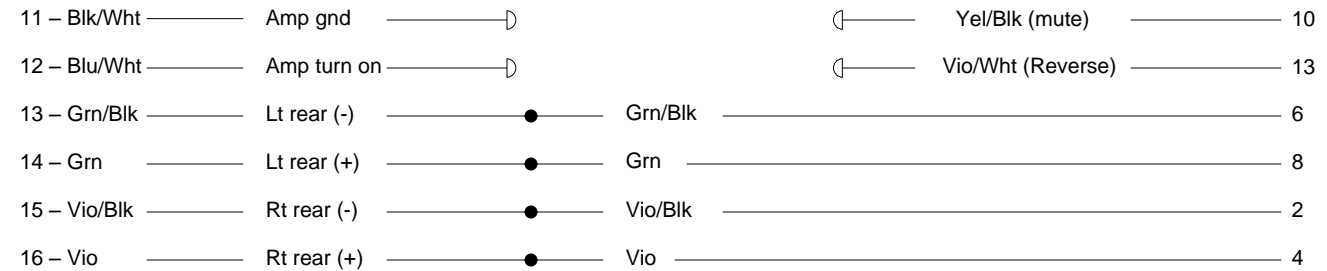

## Pioneer AVH-4200DVD

16	14	12	10	8	6	4	2
15	13	11	9	7	5	3	1

Back of Connector  
Wire side

Mates with M41

16			12
15	14	13	11

Back of Connector  
Wire side

Radio Shack  
275-0648

Car Ground