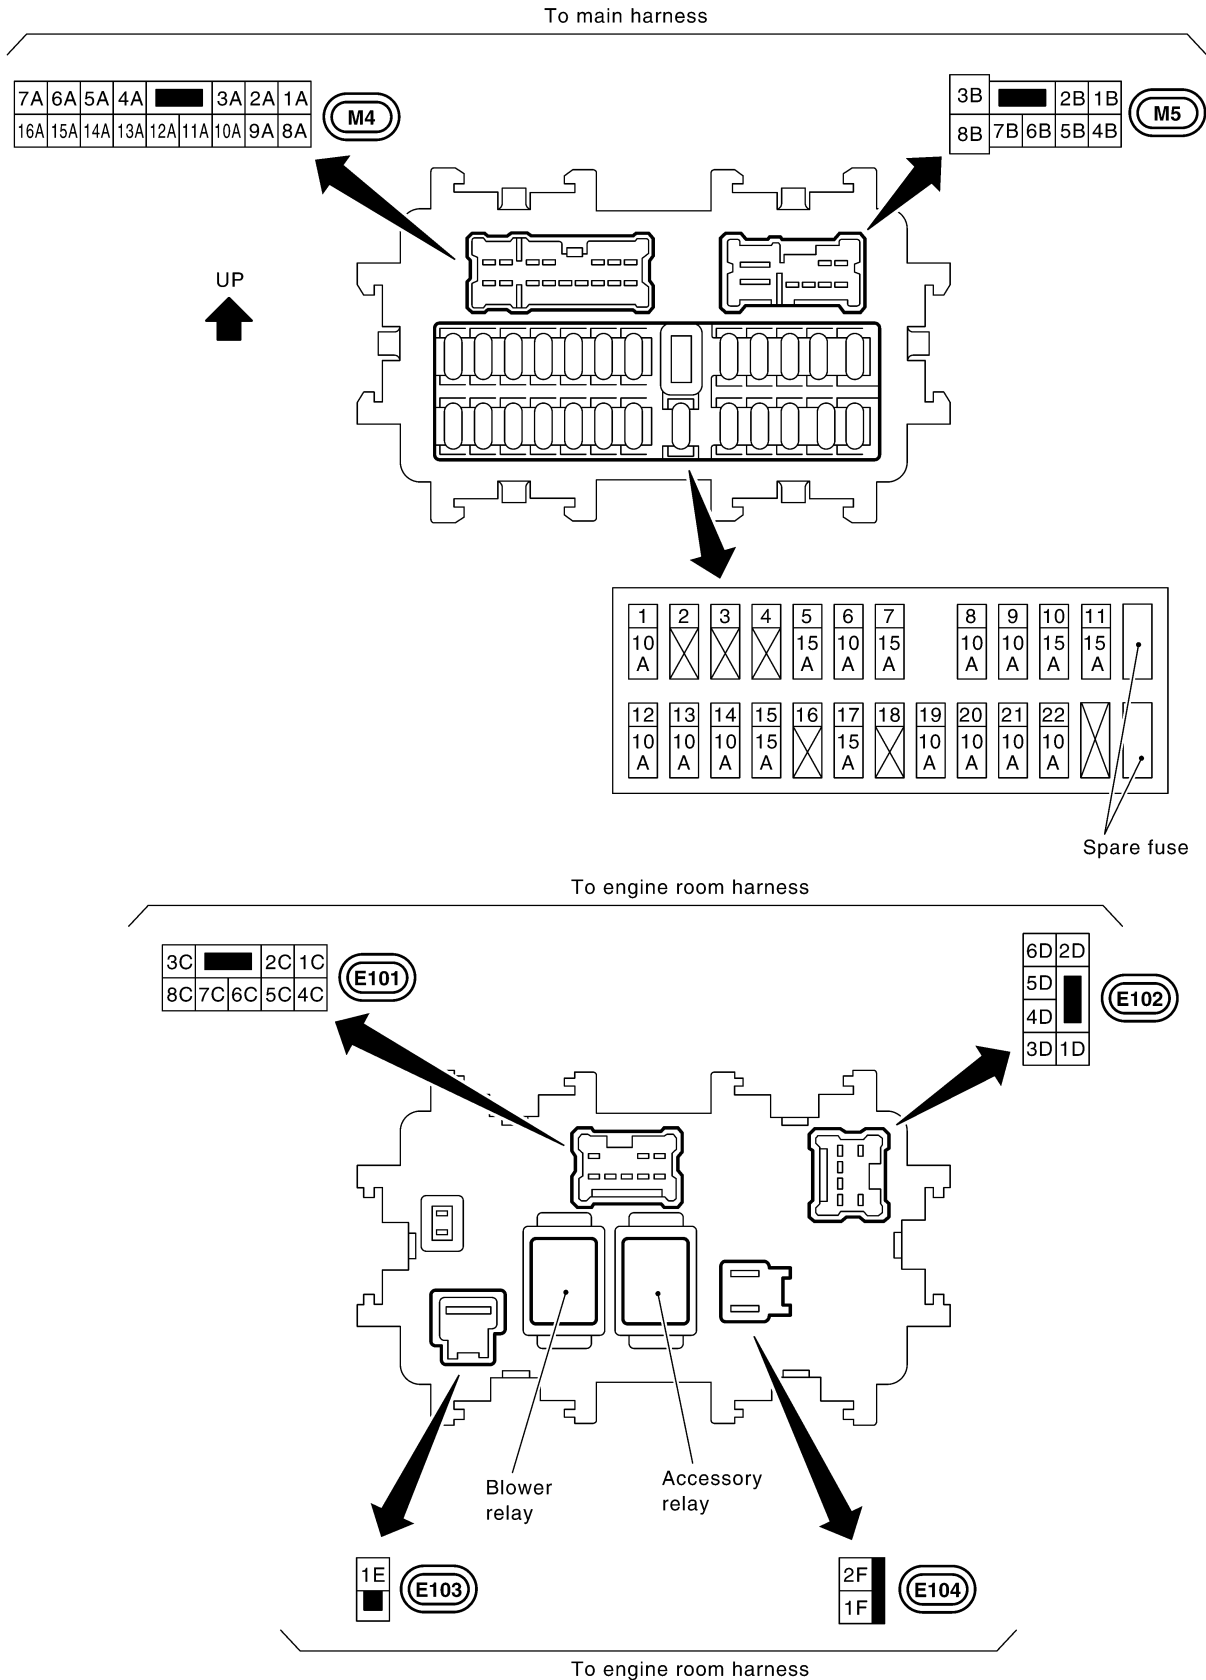

FUSE BLOCK - JUNCTION BOX (J/B)

FUSE BLOCK - JUNCTION BOX (J/B)

PPF:24350

Terminal Arrangement

AKS0012Y

A
B
C
D
E
F
G
H
I
J
PG
L
M