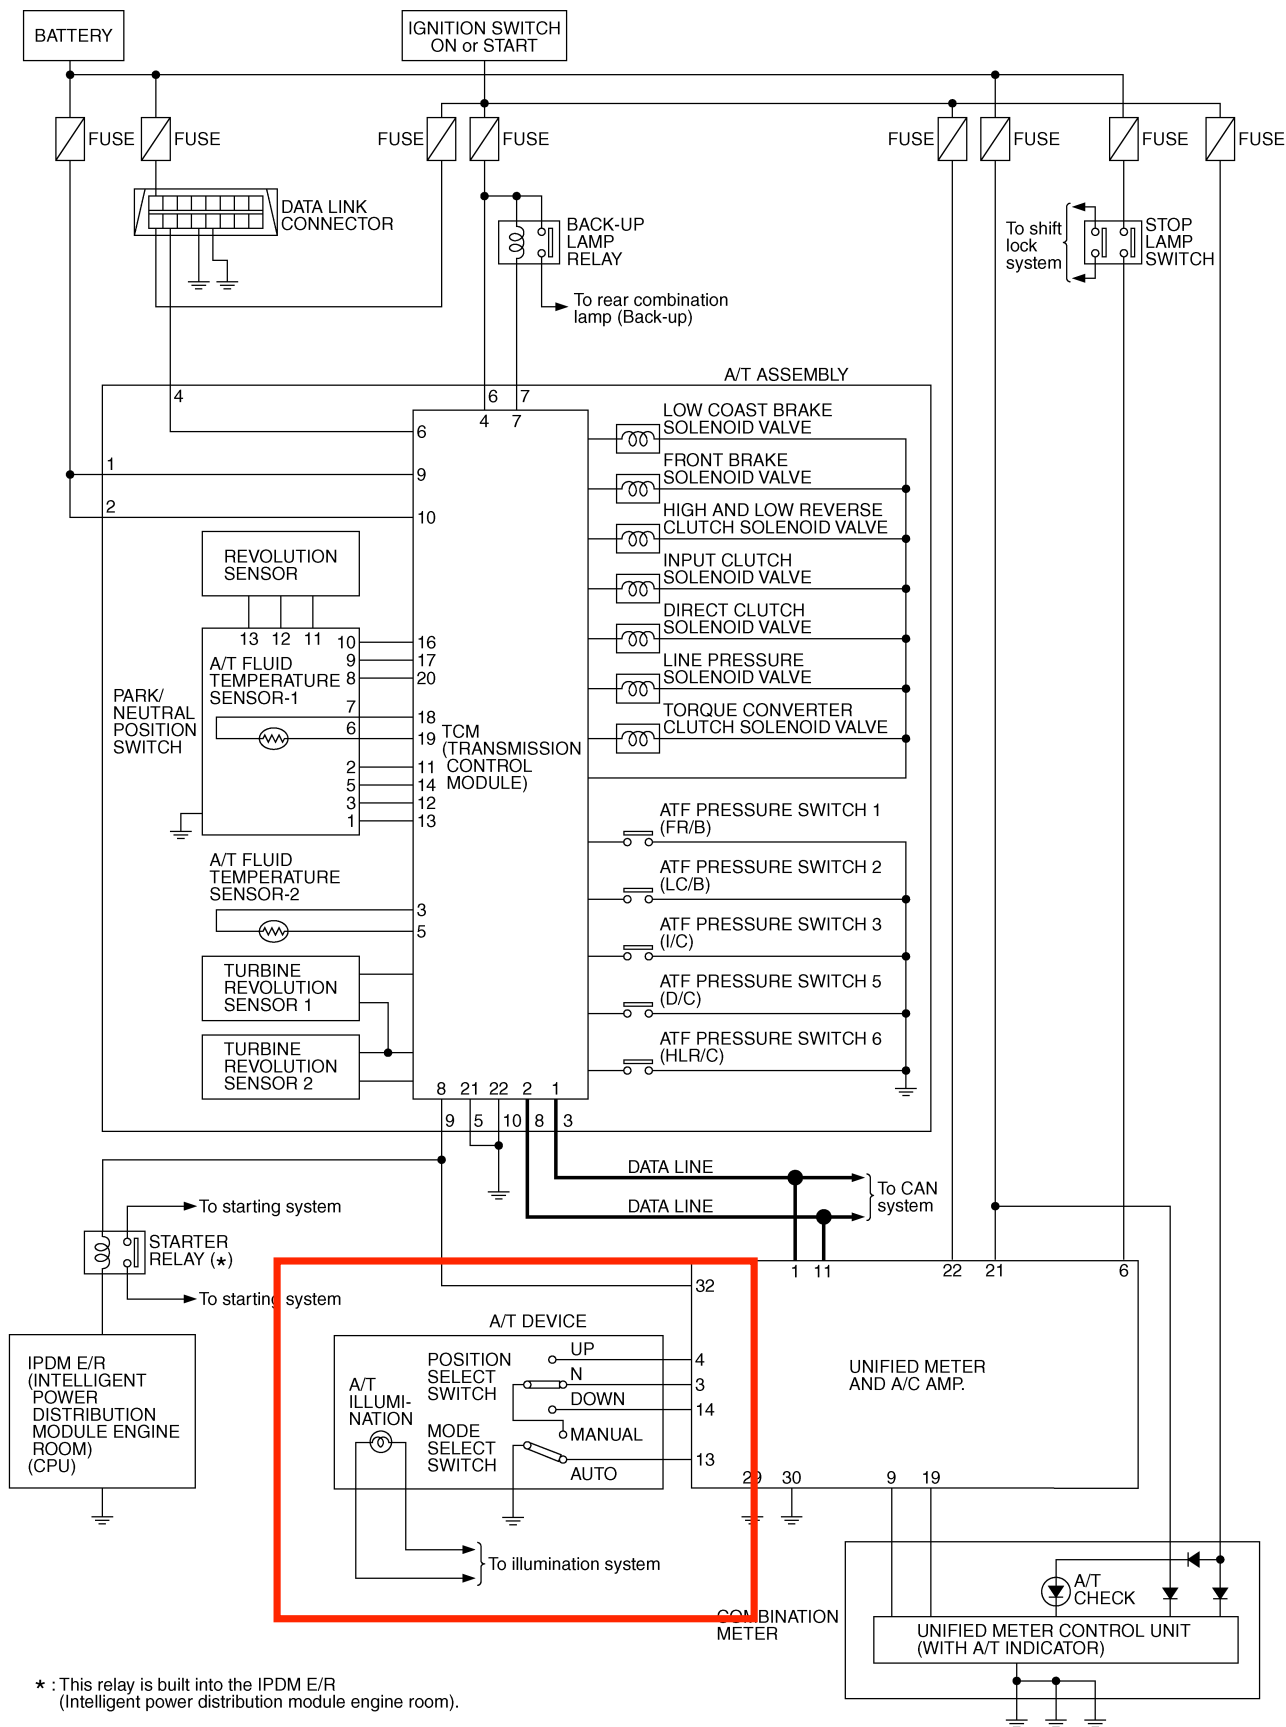

TROUBLE DIAGNOSIS

Circuit Diagram

ACS000HM

* : This relay is built into the IPDM E/R (Intelligent power distribution module engine room).

TCWM0258E