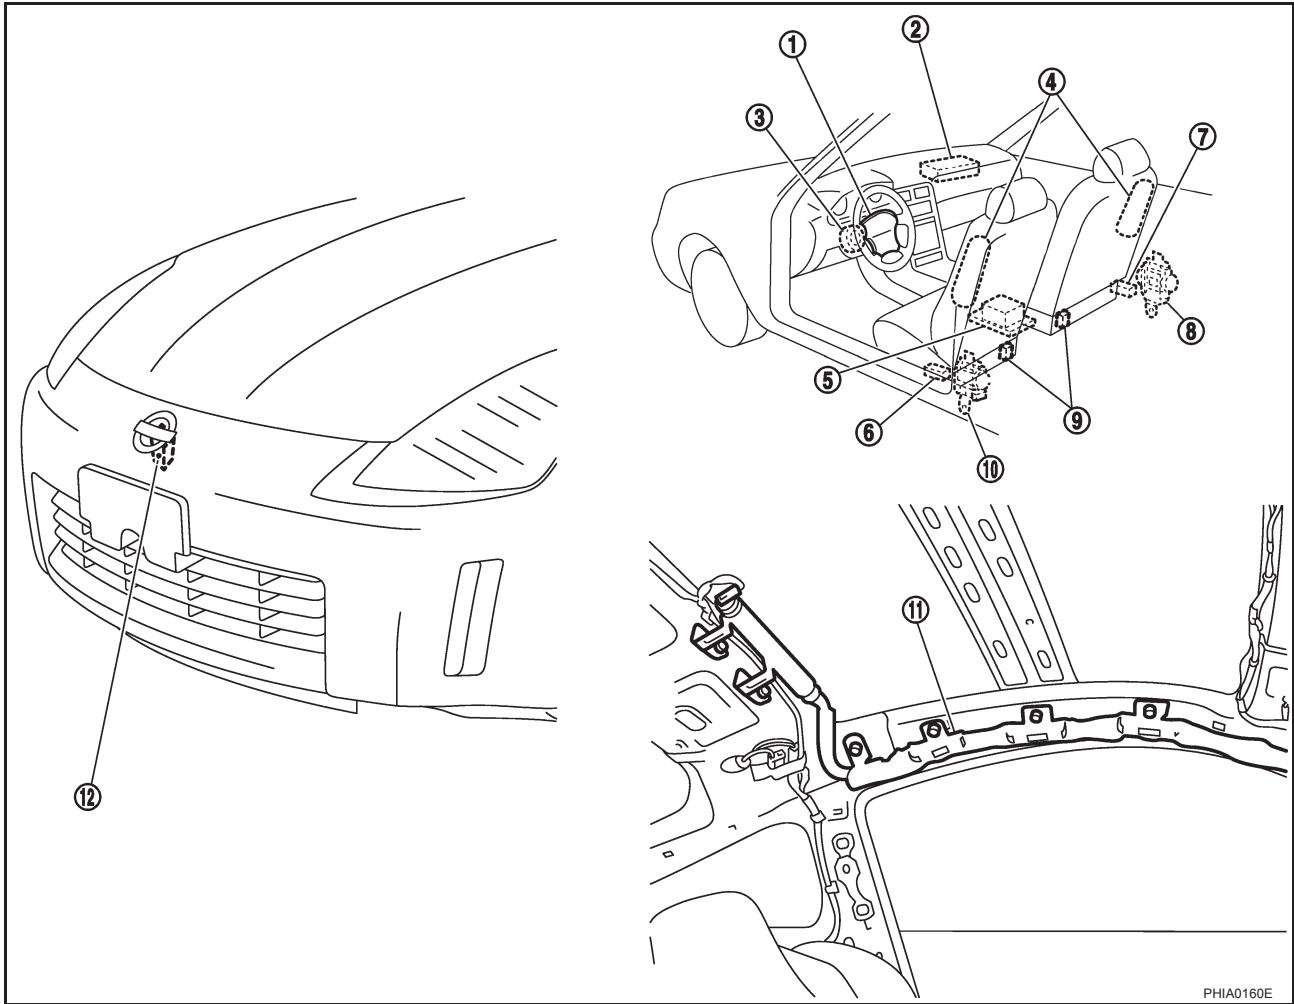

# TROUBLE DIAGNOSIS

## Component Parts Location

AHS0001U

- |                                       |                                   |                                       |
|---------------------------------------|-----------------------------------|---------------------------------------|
| 1. Driver air bag module              | 2. Front passenger air bag module | 3. Spiral cable                       |
| 4. Front side air bag module          | 5. Diagnosis sensor unit          | 6. Side air bag (Satellite) sensor LH |
| 7. Side air bag (Satellite) sensor RH | 8. Seat belt pre-tensioner RH     | 9. Seat belt buckle switches          |
| 10. Seat belt pre-tensioner LH        | 11. Side curtain air bag module*  | 12. Crash zone sensor                 |