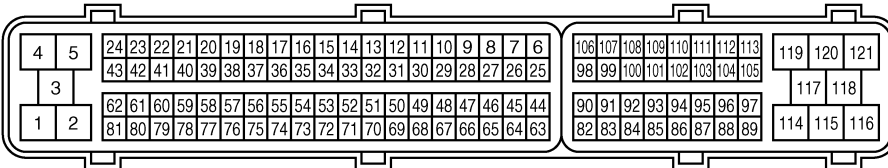

FUEL PUMP CIRCUIT

Wiring Diagram

ABS0090Q

EC-F/PUMP-01

REFER TO THE FOLLOWING.

(E108), (F102) -SUPER MULTIPLE JUNCTION (SMJ)

TBWT0633E