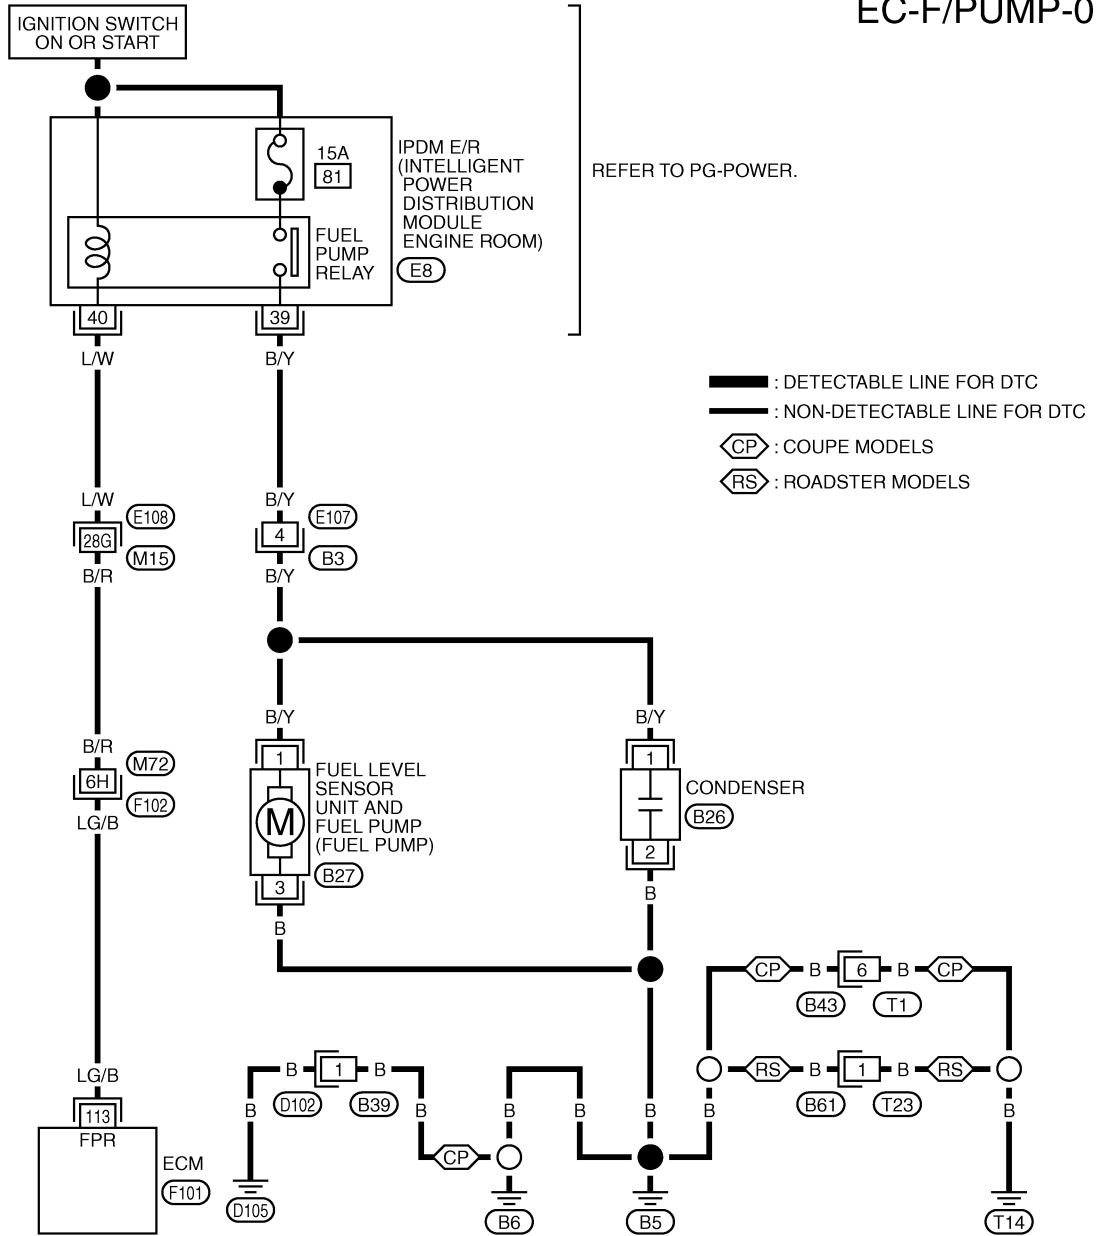

FUEL PUMP CIRCUIT

Wiring Diagram

ABS0090Q

EC-F/PUMP-01

REFER TO THE FOLLOWING.

(E108), (F102) -SUPER MULTIPLE JUNCTION (SMJ)

TBWT0633E