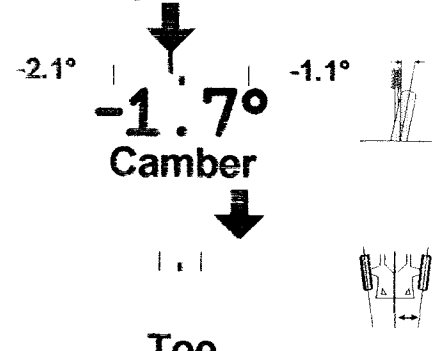

Nissan : 350Z : 2003-05 : with 18" Wheel
 Before Measurements

Left Front

Right Front

- Excessive Camber could cause shoulder wear.
- Negative Camber could cause road shock or poor ride quality.
- Excessive Toe could cause scuffing or shoulder wear.

Left Rear

Right Rear

Thrust Angle

- Excessive Camber could cause shoulder wear.
- Excessive Toe could cause scuffing or shoulder wear.

Firestone Complete Auto Care
999 Woodbridge Center Dr.
Woodbridge, NJ. 07095