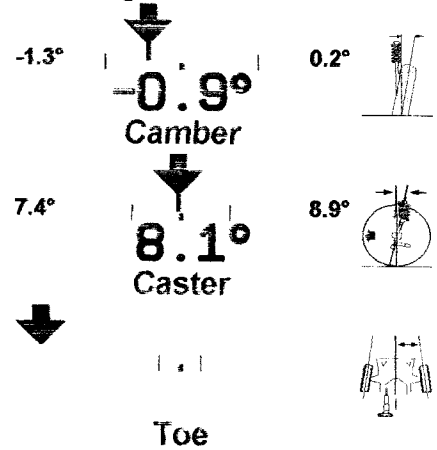

Nissan : 350Z : 2003-05 : with 18" Wheel
 Before Measurements

Left Front

Right Front

- Excessive Camber could cause shoulder wear.
- Negative Camber could cause road shock or poor ride quality.
- Excessive Toe could cause scuffing or shoulder wear.

Left Rear

Right Rear

Thrust Angle

- Excessive Camber could cause shoulder wear.
- Excessive Toe could cause scuffing or shoulder wear.

Firestone Complete Auto Care
999 Woodbridge Center Dr.
Woodbridge, NJ. 07095

Name
 Address

Home Tel.:
 VIN:

License:
 Technician:

Mileage:
 Time Printed 4/18/12 2:03 PM

Nissan : 350Z : 2003-05 : with 18" Wheel