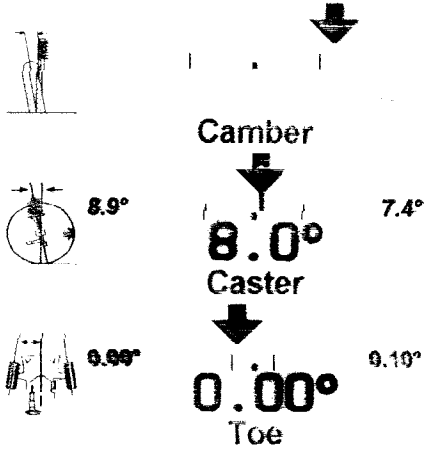

Nissan : 350Z : 2003-05 : with 18" Wheel
 Before Measurements

Left Front

Right Front

- Excessive Camber could cause shoulder wear.
- Negative Camber could cause road shock or poor ride quality.
- Excessive Toe could cause scuffing or shoulder wear.

Left Rear

Right Rear

Thrust Angle

- Excessive Camber could cause shoulder wear.
- Excessive Toe could cause scuffing or shoulder wear.

Firestone Complete Auto Care
999 Woodbridge Center Dr.
Woodbridge, NJ. 07095

Name
 Address

Home Tel.:
 VIN:

License:
 Technician:

Mileage:
 Time Printed 4/18/12 2:03 PM

Nissan : 350Z : 2003-05 : with 18" Wheel