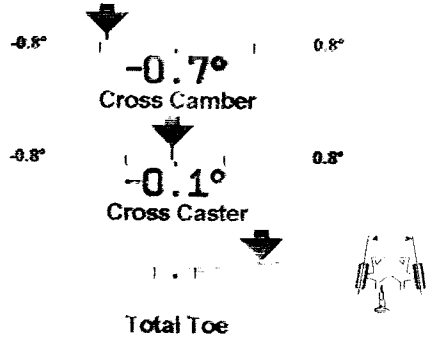

Nissan : 350Z : 2003-05 : with 18" Wheel
 Before Measurements

Left Front

Right Front

- Excessive Camber could cause shoulder wear.
- Negative Camber could cause road shock or poor ride quality.
- Excessive Toe could cause scuffing or shoulder wear.

Left Rear

Right Rear

Thrust Angle

- Excessive Camber could cause shoulder wear.
- Excessive Toe could cause scuffing or shoulder wear.

Firestone Complete Auto Care
999 Woodbridge Center Dr.
Woodbridge, NJ. 07095

Name
 Address

Home Tel.:
 VIN:

License:
 Technician:

Mileage:
 Time Printed 4/18/12 2:03 PM

Nissan : 350Z : 2003-05 : with 18" Wheel